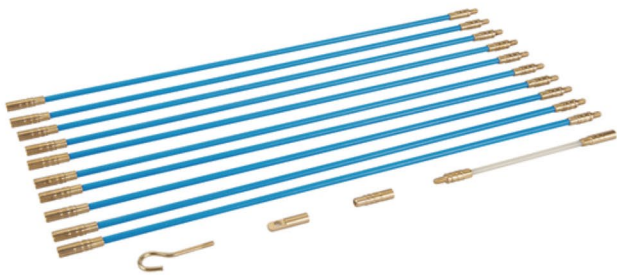

400 lumens
Supplied with 2 x D batteries
10W high performance LED
Waterproof grade IP54
Beam distance: 300m
Complete with: Batteries, wrist
strap, belt loop, spare O ring,
button cover & storage pouch

Product code: 009321

HEAVY DUTY JUMP LEADS

Suitable for larger vehicles with a
battery start up power of 600A
Length: 3.6m

Product code: 002507

SITE ELECTRICAL

SITE ELECTRICAL

CABLE ACCESS KIT - 13 PCE

For gaining access to wire and cables under floorboards, ceiling ducts, wall cavities and trunking
Includes hook end, ring end and flexi-extender
Sizes in stock:

Product code: 330mm: 002521 1000mm: 002520

BELL WIRE CABLE CLIPS

Box of 100
Designed for securing and tidying a wide range of cabling types to wood, compressed board and masonry.
To fit 1.0mm

Product code: 010053