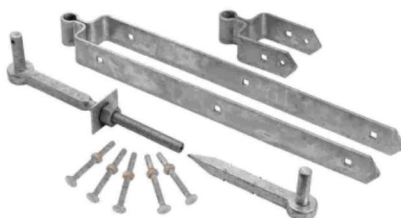

HOOK AND BAND HINGES

Sold as pairs
Including
all fixings

Product code:	Size (mm)	Finish:	Band type:
005987	350	Black	Straight
001697	350	Black	Cranked
005698	350	Galvanised	Straight
001698	350	Galvanised	Cranked
001628	450	Black	Straight
001634	450	Black	Cranked
001629	450	Galvanised	Straight
001635	450	Galvanised	Cranked
001630	600	Black	Straight
001636	600	Black	Cranked
001631	600	Galvanised	Straight
001637	600	Galvanised	Cranked
001632	750	Black	Straight
001696	750	Black	Cranked
001633	750	Galvanised	Straight
001699	750	Galvanised	Cranked

HARDWARE

HARDWARE

FIELD GATE HINGE SET

Finish: Galvanised
Size: 600mm

Product code: 001701

ADJUSTABLE HOOK AND BAND

Sold as a pair
Size: 600mm
Finish: Galvanised

Product code: 001700

EXTENDED HOOK ON PLATE

Plate dimensions: 100 x 100mm
Finish: Galvanised
Pin diameter: 19mm

Product code: 003894

HOOK ON PLATE

Finish: Galvanised
Size: 2"

Product code: 010037

STAPLE ON PLATE

Finish: Galvanised
Size: 2"