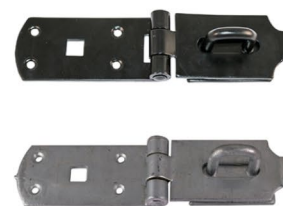

Product code: 004347

SWIVEL LOCKING BAR

Finish: Black
Size: 250mm

Product code: 003451

PREMIUM HASP & STAPLE

Hasp length: 100mm
Hasp width: 35mm
Staple bore diameter: 11mm

Product code: 004347

DISKUS HASP & STAPLE

Finish: Zinc plated
Width: 140mm
Sizes available:

Product Code: 120mm:
004349 190mm: 004350

VERTICAL HASP AND STAPLE

Size: 150mm
Finish: Galvanised

Product code: 010031

BRASS HASP AND STAPLE

Sizes in stock:

Product code: 38mm:
003528 75mm: 003529

HEAVY DUTY HASP AND STAPLE

Size: 8"

Product code: Black: 010040
Galvanised: 010041

PADLOCKS & SECURITY

PADLOCKS &
SECURITY

SLIDING GLASS DOOR LOCK

Product code: 003576